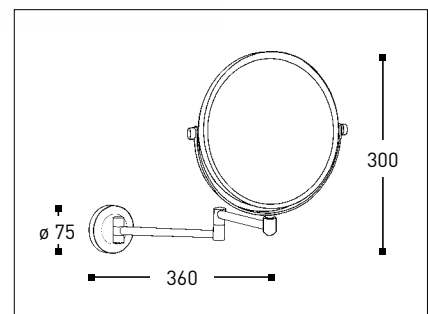

Product Details

Magnifying Mirrors Unlighted

Reflection

CONCIERGE COLLECTION

- Twin arm
- 2 mirrors: plain and 3x magnification
- Covered backplate

Code	Version	
579677	black matt	ø 200 mm

Instructions de nettoyage - Miroirs grossissants: