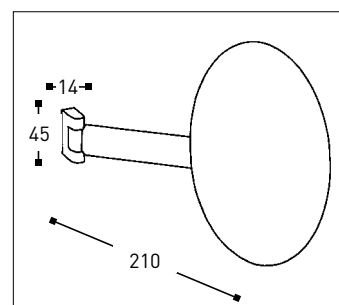

## FACE

- Single arm
- 3x magnification
- Full pivotal adjustment
- Covered backplate

Code	Version	
579078	chrome	ø 200 mm