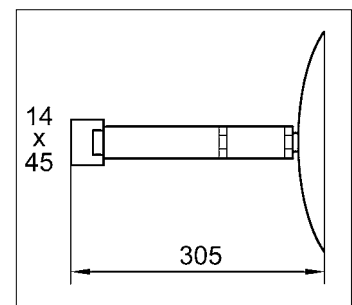

## FACE

- Twin arm
- 3x magnification
- Full pivotal adjustment
- Covered backplate

Code	Version	
020816	chrome	ø 200 mm